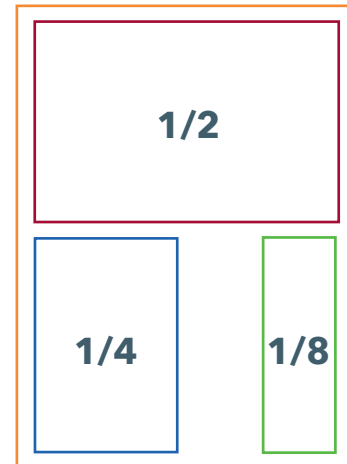

PREMIUM ADVERTISING PACKAGE "D" $4,600

- 3 Half Page advertisements in Momentum Magazine $1,500 Value
- 6 Webtile advertisements $1,500 Value
- 16 e-Blasts (set 2 months, twice a week) $600 Value
- 1/4 Page advertisement in "The Membership Directory" $1,000 Value
- Premium Membership Listing $250 Value

PREMIUM ADVERTISING PACKAGE "E" $3,700

- 2 Half Page advertisements in Momentum Magazine $1,000 Value
- 4 Webtile advertisements $1,000 Value
- 16 e-Blasts (set 2 months, twice a week) $600 Value
- 1/4 Page advertisement in "The Membership Directory" $1,000 Value
- Premium Membership Listing $250 Value

PREMIUM ADVERTISING PACKAGE "F" $3,000

- 2 Half Page advertisements in Momentum Magazine $1,000 Value
- 3 Webtile advertisements $750 Value
- 16 e-Blasts (set 2 months, twice a week) $600 Value
- 1/8 Page advertisement in "The Membership Directory" $500 Value
- Premium Membership Listing $250 Value

Membership Directory Pricing

ADVERTISEMENT	SIZE	PRICE
Back Cover	8.5 x 11*	$4,500
Inside Front Cover	8.5 x 11*	$3,500
Inside Back Cover	8.5 x 11*	$3,000
Full Page	7.5 x 10	$2,500
1/2 Page	7.5 x 4.875	$1,500
1/4 Page	3.625 x 4.875	$1,000
1/8 Page	1.625 x 4.875	$500
Shaded Business Listing		$250

*Back and inside cover artwork requires 0.125" bleed.

All display ads include highlighted listing.

All ads are in full color.